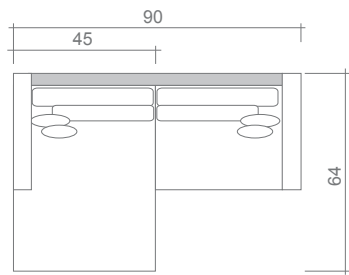

Haze Collection

Top
Sofa/Chaise

Sofa

Condo Sofa

Loveseat

Chair + 1/2

Chair

Overall dimensions may vary ± 1 "