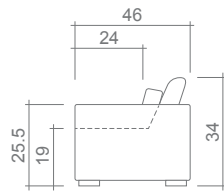

Haze Collection

Top
Sofa/Chaise

Sofa

Condo Sofa

Loveseat

Chair + 1/2

Chair

Overall dimensions may vary ± 1 "