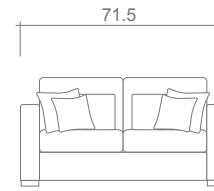

Haze Collection

Top
Sofa/Chaise

Sofa

Condo Sofa

Loveseat

Chair + 1/2

Chair

Overall dimensions may vary ± 1 "