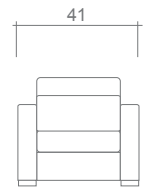

Haze Collection

Top
Sofa/Chaise

Sofa

Condo Sofa

Loveseat

Chair + 1/2

Chair

Overall dimensions may vary ± 1 "