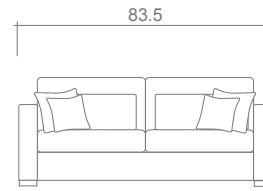

Haze Collection

Top
Sofa/Chaise

Sofa

Condo Sofa

Loveseat

Chair + 1/2

Chair

Overall dimensions may vary ± 1 "