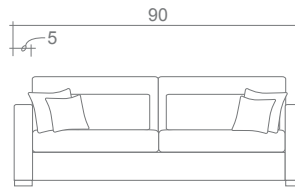

Haze Collection

Top
Sofa/Chaise

Sofa

Condo Sofa

Loveseat

Chair + 1/2

Chair

Overall dimensions may vary ± 1 "