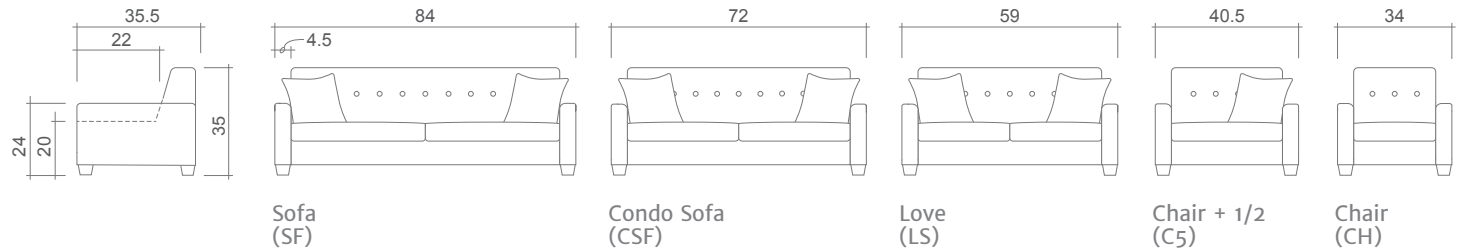

## Helsinki Collection

Top  
Sofa/Chaise

Sofa  
(SF)

Condo Sofa  
(CSF)

Love  
(LS)

Chair + 1/2  
(C5)

Chair  
(CH)

Overall dimensions may vary  $\pm 1''$