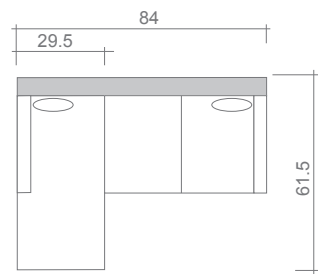

## Helsinki Collection

Top  
Sofa/Chaise

Sofa  
(SF)

Condo Sofa  
(CSF)

Love  
(LS)

Chair + 1/2  
(C5)

Chair  
(CH)

Overall dimensions may vary  $\pm 1''$