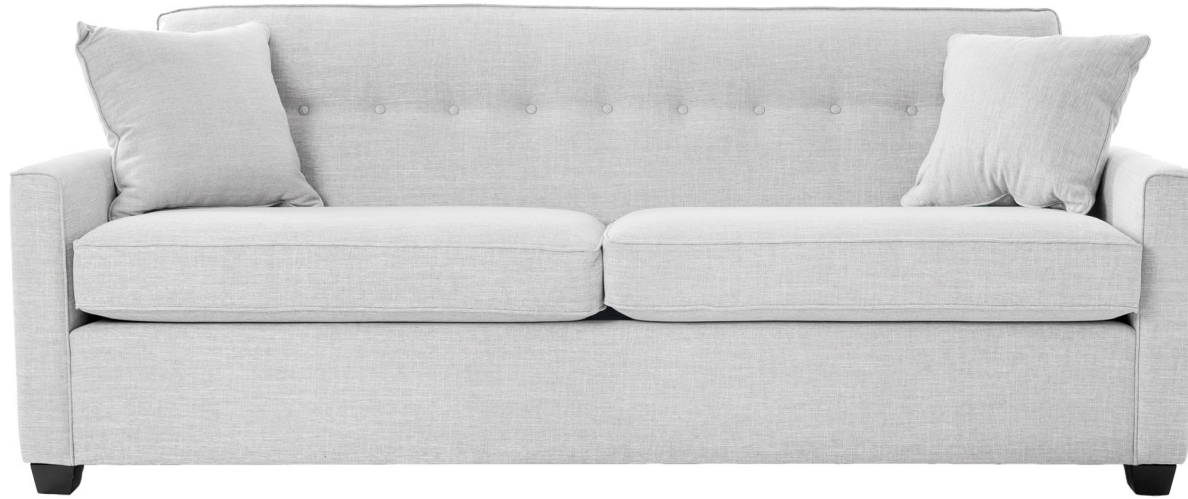

## Helsinki Collection

Top  
Sofa/Chaise

Sofa  
(SF)

Condo Sofa  
(CSF)

Love  
(LS)

Chair + 1/2  
(C5)

Chair  
(CH)

Overall dimensions may vary  $\pm 1''$