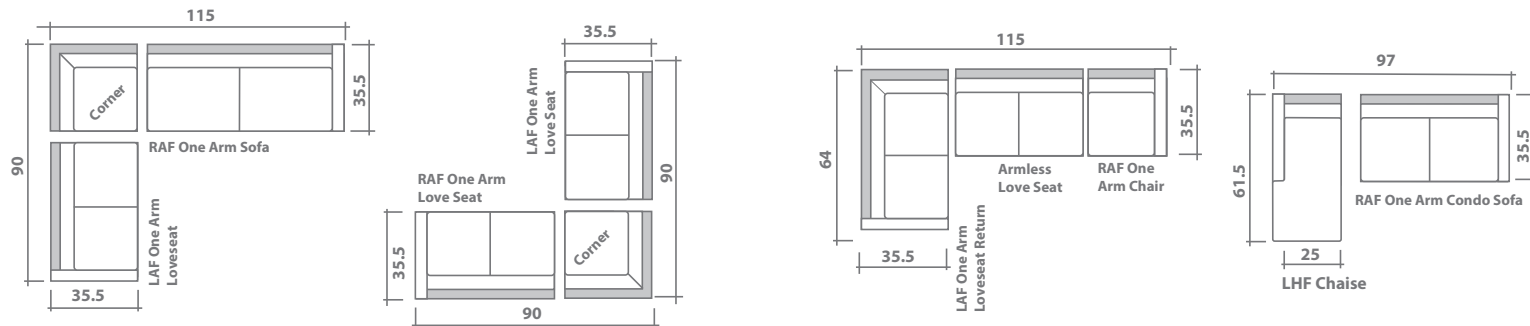

Configuration Suggestions

Overall dimensions may vary ±1"

	\$USD
Helsinki One Arm Chair	\$820.00
Helsinki Armless Chair	\$777.00
Helsinki One Arm Chair And A Half	\$1,028.00
Helsinki Armless Chair And A Half	\$984.00
Helsinki Loveseat Return	\$1,151.00
Helsinki One Arm Loveseat	\$1,064.00
Helsinki Armless Loveseat	\$1,021.00
Helsinki Condo Sofa Return	\$1,207.00
Helsinki One Arm Condo Sofa	\$1,120.00
Helsinki Armless Condo Sofa	\$1,077.00
Helsinki Sofa Return	\$1,243.00
Helsinki One Arm Sofa	\$1,156.00
Helsinki Armless Sofa	\$1,113.00