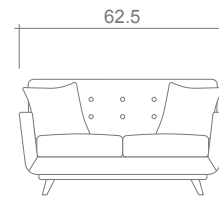

Milan Collection

Sofa

Condo Sofa

Loveseat

Chair + 1/2

Chair

Overall dimensions may vary ± 1 "