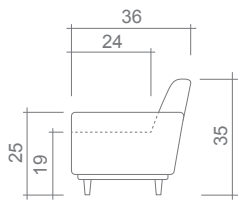

Milan Collection

Sofa

Condo Sofa

Loveseat

Chair + 1/2

Chair

Overall dimensions may vary ± 1 "