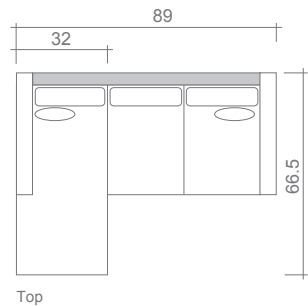

Tribeca Collection

Top
Sofa/Chaise

Sofa

Condo Sofa

Loveseat

Chair + 1/2

Chair

Overall dimensions may vary ± 1 "