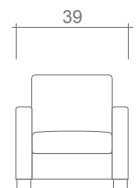

Tribeca Collection

Top
Sofa/Chaise

Sofa

Condo Sofa

Loveseat

Chair + 1/2

Chair

Overall dimensions may vary ± 1 "