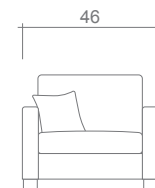

Tribeca Collection

Top
Sofa/Chaise

Sofa

Condo Sofa

Loveseat

Chair + 1/2

Chair

Overall dimensions may vary ± 1 "