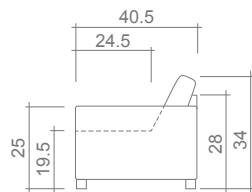

Tribeca Collection

Top
Sofa/Chaise

Sofa

Condo Sofa

Loveseat

Chair + 1/2

Chair

Overall dimensions may vary ± 1 "