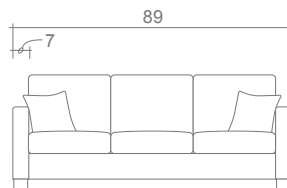

Tribeca Collection

Top
Sofa/Chaise

Sofa

Condo Sofa

Loveseat

Chair + 1/2

Chair

Overall dimensions may vary ± 1 "