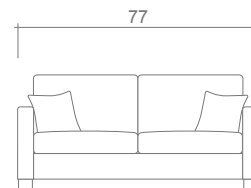

Tribeca Collection

Top
Sofa/Chaise

Sofa

Condo Sofa

Loveseat

Chair + 1/2

Chair

Overall dimensions may vary ± 1 "