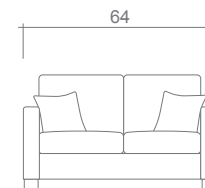

Tribeca Collection

Top
Sofa/Chaise

Sofa

Condo Sofa

Loveseat

Chair + 1/2

Chair

Overall dimensions may vary ± 1 "