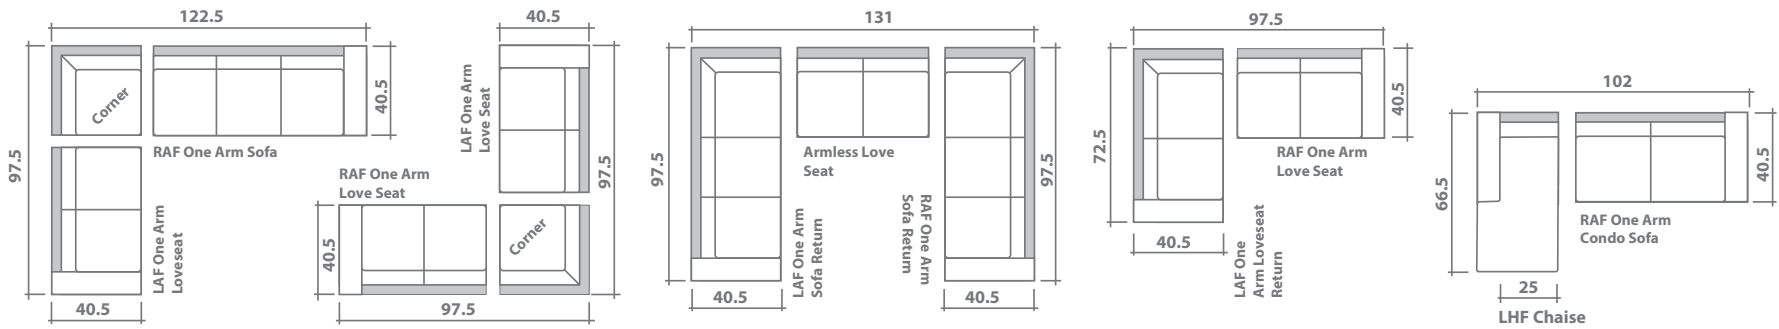

Configuration Suggestions

Overall dimensions may vary ±1"

	\$USD
Tribeca One Arm Chair	\$960.00
Tribeca Armless Chair	\$916.00
Tribeca Chair And A Half	\$1,252.00
Tribeca One Arm Chair And A Half	\$1,207.00
Tribeca Armless Chair And A Half	\$1,162.00
Tribeca Loveseat Return	\$1,334.00
Tribeca One Arm Loveseat	\$1,245.00
Tribeca Armless Loveseat	\$1,200.00
Tribeca Condo Sofa Return	\$1,400.00
Tribeca One Arm Condo Sofa	\$1,310.00
Tribeca Armless Condo Sofa	\$1,266.00
Tribeca Sofa Return	\$1,442.00
Tribeca One Arm Sofa	\$1,352.00