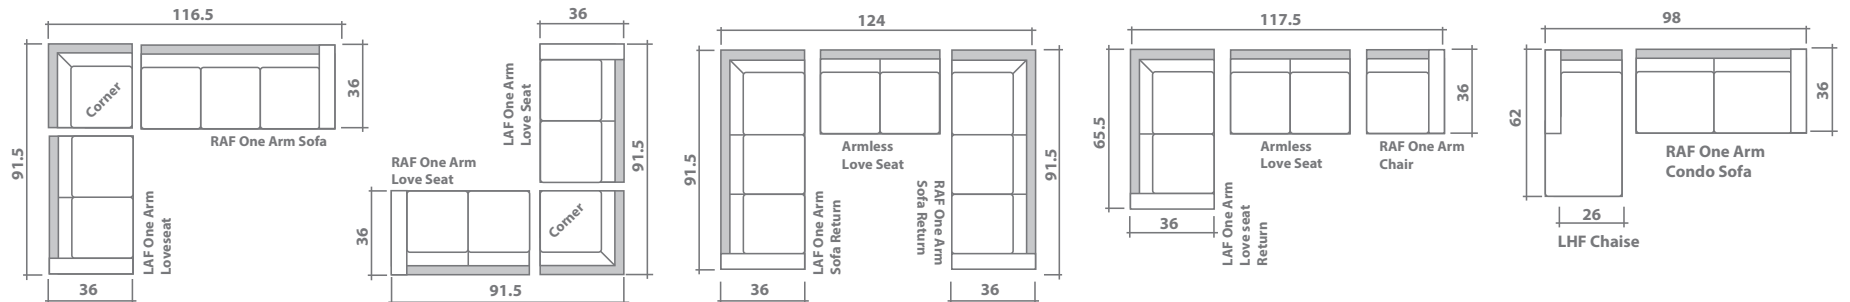

Configuration Suggestions

Overall dimensions may vary $\pm 1''$

	\$USD
Yaletown One Arm Chair	\$875.00
Yaletown Armless Chair	\$829.00
Yaletown One Arm Chair And A Half	\$1,095.00
Yaletown Armless Chair And A Half	\$1,050.00
Yaletown Loveseat Return	\$1,225.00
Yaletown One Arm Loveseat	\$1,133.00
Yaletown Armless Loveseat	\$1,088.00
Yaletown Condo Sofa Return	\$1,285.00
Yaletown One Arm Condo Sofa	\$1,194.00
Yaletown Armless Condo Sofa	\$1,149.00
Yaletown Sofa Return	\$1,324.00
Yaletown One Arm Sofa	\$1,233.00
Yaletown Armless Sofa	\$1,187.00

Yaletown Sectional Planner

	\$USD
Yaletown Chaise	\$1,179.00
Yaletown End Chaise	\$1,240.00
Yaletown Sofa Chaise	\$1,659.00
Yaletown Corner	\$920.00
Yaletown Ottoman	\$484.00