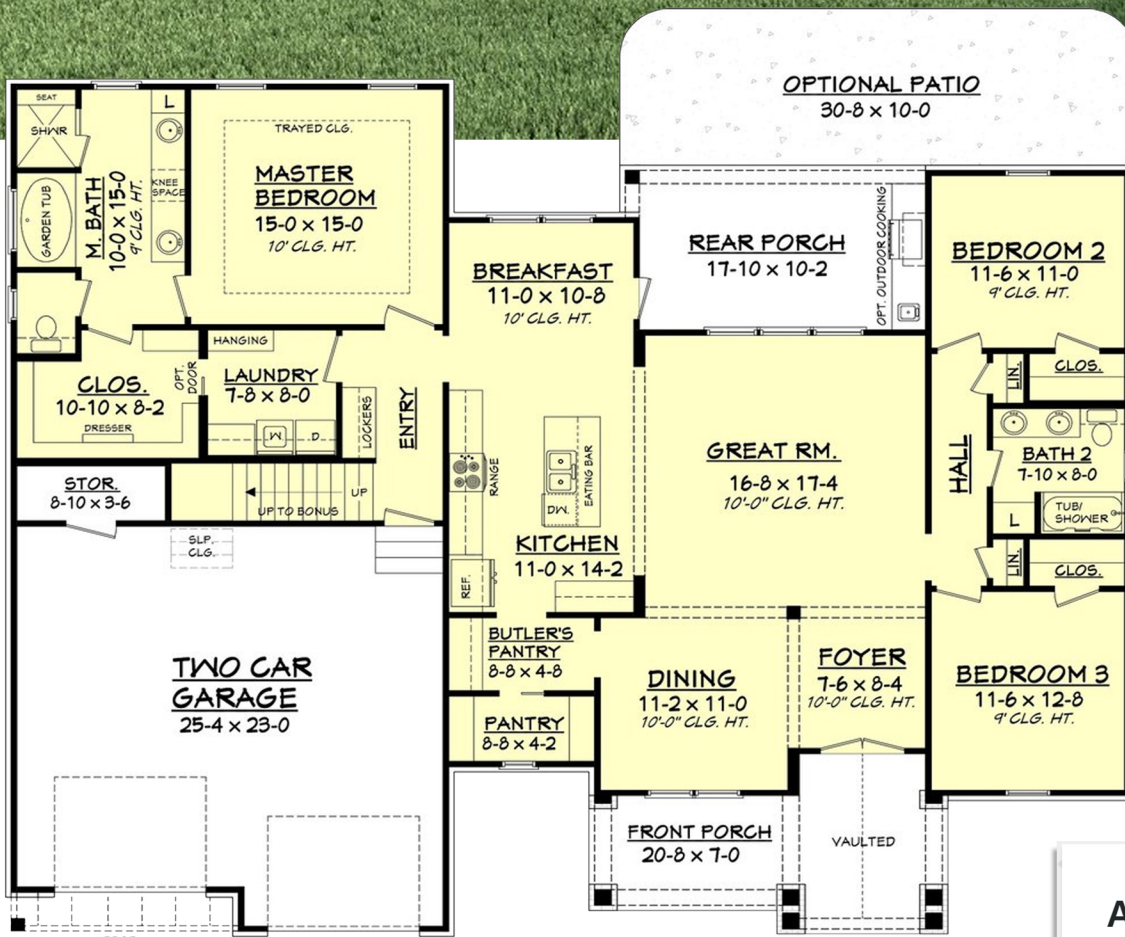

Designing Homes
HOUSE PLAN ZONE
 Building Relationships

First Floor Plan

Square footage does not include bonus room.

Bonus Floor Plan

Alpine Court House Plan

2073-S

- 2073 Sq Ft.
- 1.5 Stories
- 3 Bedrooms
- 66-6 Width
- 2 Bathrooms
- 54-0 Depth