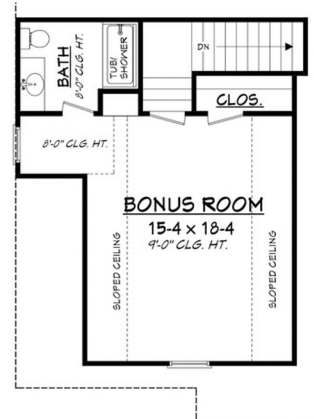

Designing Homes
HOUSE PLAN ZONE
 Building Relationships

First Floor Plan

Square footage does not include bonus room.

Bonus Floor Plan

Alpine Court House Plan

2073-S

- 2073 Sq Ft.
- 1.5 Stories
- 3 Bedrooms
- 66-6 Width
- 2 Bathrooms
- 54-0 Depth