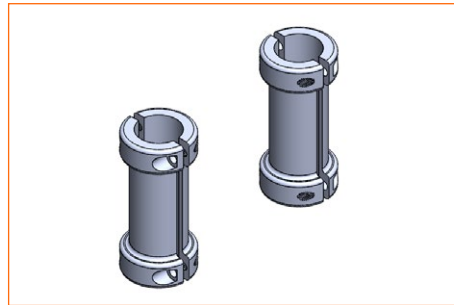

Dark Blue -
gloss 151

Royal Blue -
gloss 154

Blue -
gloss 174

Orange -
gloss 180

Pink -
gloss 188

Kit Out Your StreetJet

The StreetJet has numerous compatible accessories designed specifically for your personal needs.