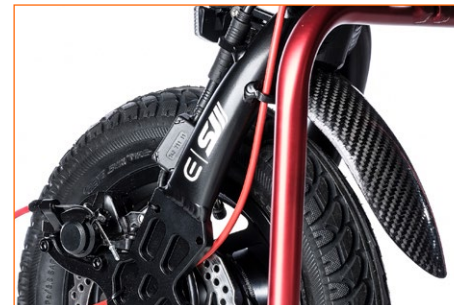

Carbon Fender

Modern appearance and lightweight