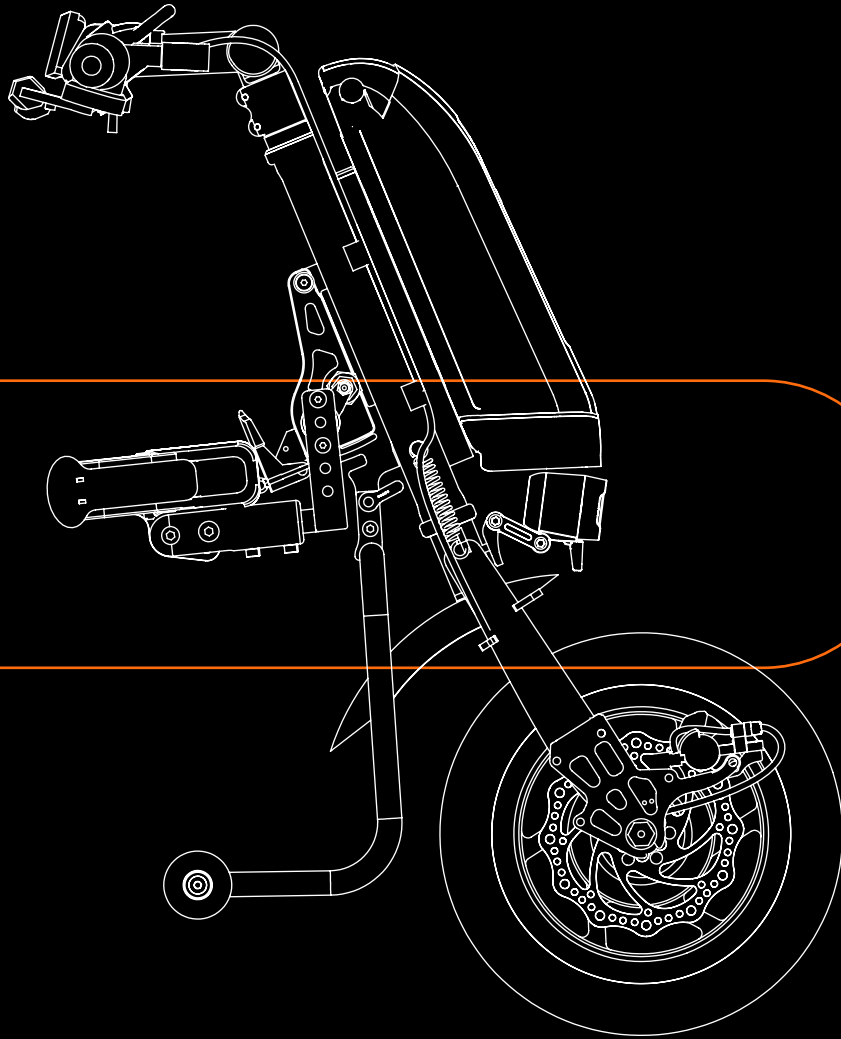

Patented, Fast And Effortless Docking

The patented One Touch Clamps were developed to enable easy, fast and effortless docking to your wheelchair.

Designed to fit a wide range of frame shapes, the StreetJet doesn't require any additional accessories on your wheelchair, which would interfere and add weight when not in use.

Easy Docking

Open the patented One Touch Clamps, move your wheelchair front frame into the One Touch Clamps, lock into place with a simple push. Easy even if you have limited hand function.

No Heavy Lifting

No need to lift the StreetJet when docking and un-docking due to the built-in stand with wheels, just roll into place and clamp. The StreetJet is always ready when you are.

Docking At Your Fingertips

Easy and safe docking and un-docking with both hands on the handlebar thanks to the docking release lever.