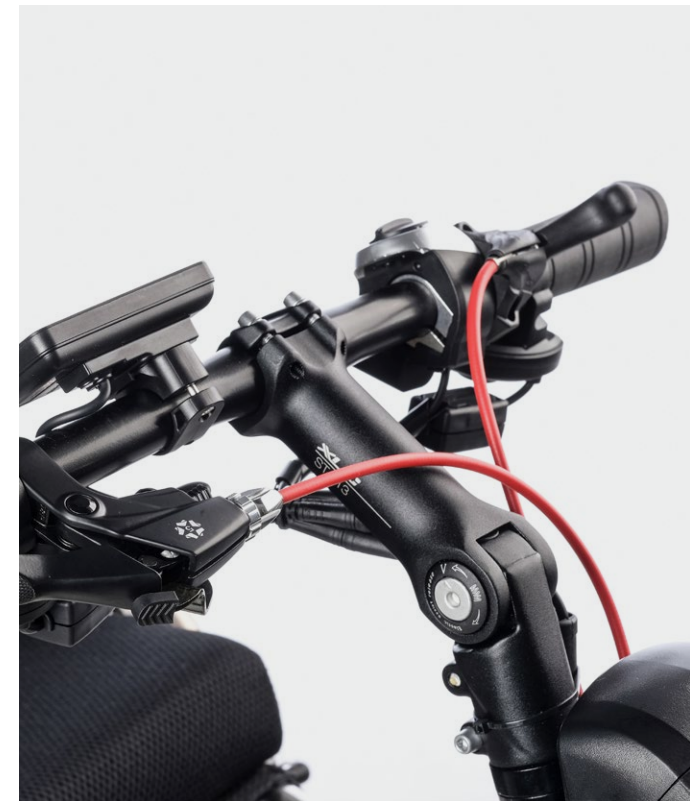

Powered by a high-performance motor, this is a pull device that's primed for open-air freedom. Reaching up to 50 km range and capable of tackling rough terrain, StreetJet lets you reach places others can only dream of. Packed with personalised control features and styling options to suit every age, just dock, and go!

Patented, Fast And Effortless Docking

The patented One Touch Clamps were developed to enable easy, fast and effortless docking to your wheelchair.

Designed to fit a wide range of frame shapes, the StreetJet doesn't require any additional accessories on your wheelchair, which would interfere and add weight when not in use.

Easy Docking

Open the patented One Touch Clamps, move your wheelchair front frame into the One Touch Clamps, lock into place with a simple push. Easy even if you have limited hand function.

No Heavy Lifting

More Power For Extended Tours

The Empulse StreetJet is a reliable solution for those who prefer a sporty, long distance ride and want the ability to tackle difficult terrain.

Thanks to StreetJet's power you can satisfy your longing for adventure and experience a new sense of freedom and independence. Take advantage of the extra power the motor provides to go longer distances and don't let tired shoulders dictate where you go. Available in 630 Watt (12") or 750 Watt (16").