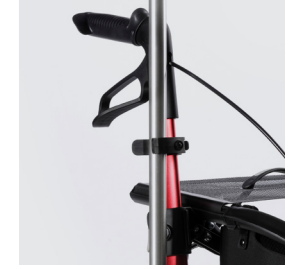

Crutch Holder

Keeps your crutch or walking cane securely fastened when walking. Easy to mount, easy to access.