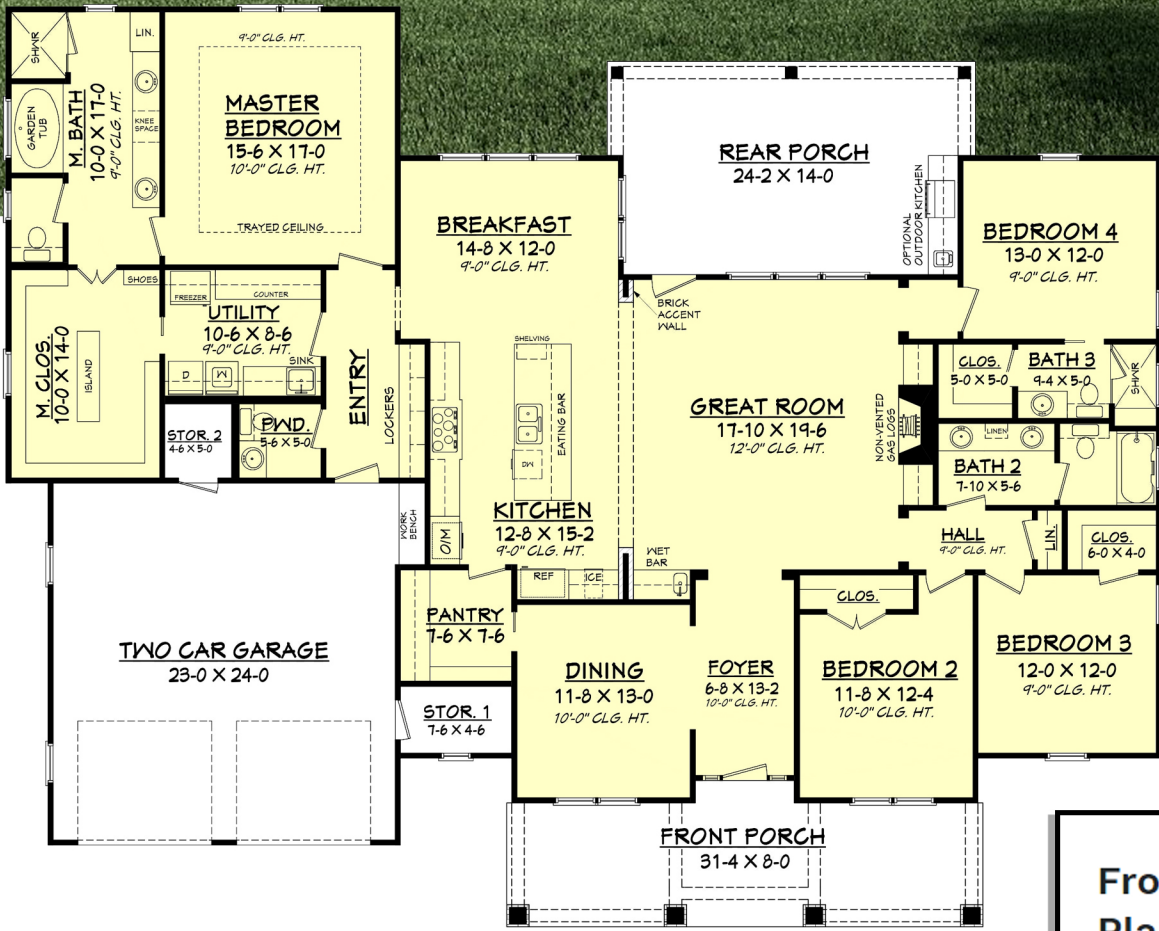

Designing Homes
HOUSE PLAN ZONE
 Building Relationships

Frontier Lane House Plan

2759-S

2759 Sq Ft.	1 Stories
4 Bedrooms	77-8 Width
3.5 Bathrooms	61-6 Depth

Phone: 601.336.3254 sales@hpzplans.com

www.hpzplans.com/products/frontier-lane-house-plan