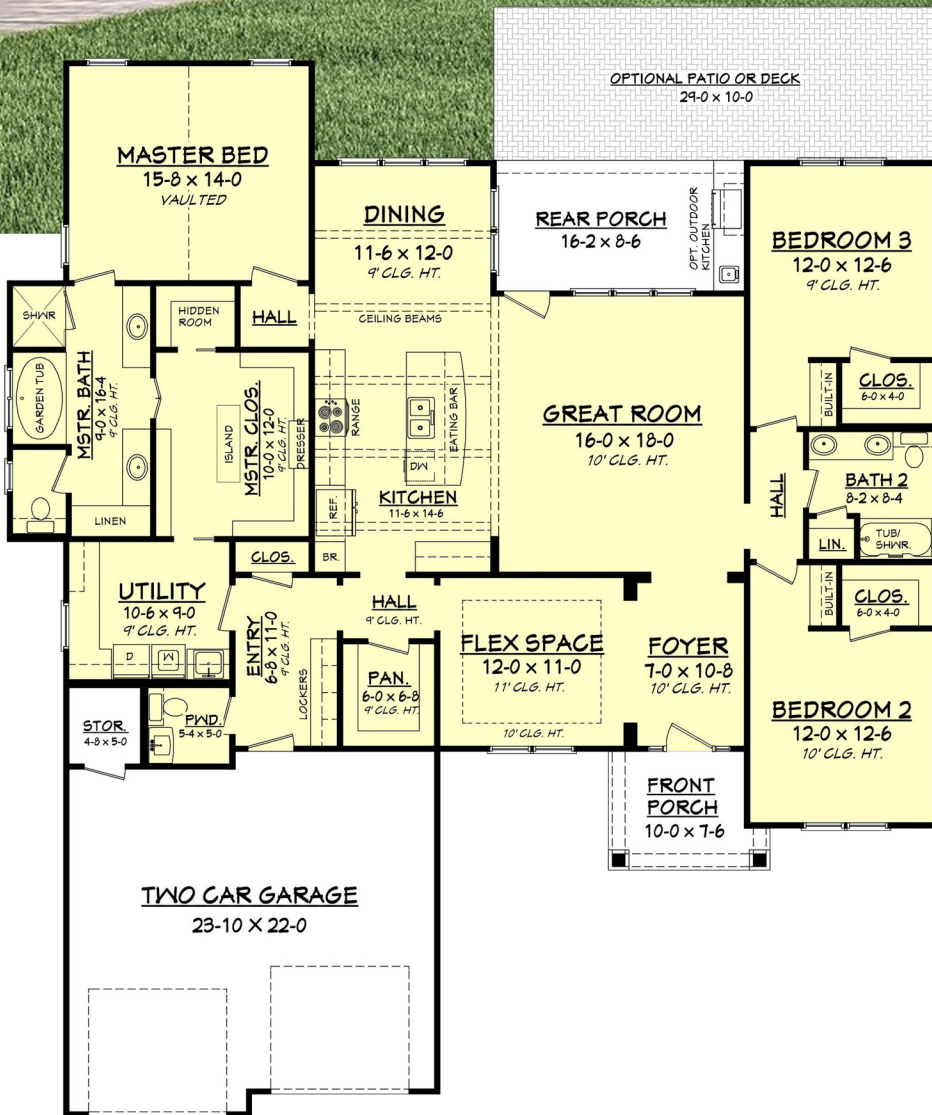

Designing Homes  
**HOUSE PLAN ZONE**  
 Building Relationships

Rear View

**Cottonwood House  
 Plan**

2275-S

- 2275 Sq Ft.      1 Stories
- 3 Bedrooms      60-8 Width
- 2.5 Bathrooms      68-10 Depth

Phone: 601.336.3254      sales@hpzplans.com

www.hpzplans.com/products/cottonwood-house-plan