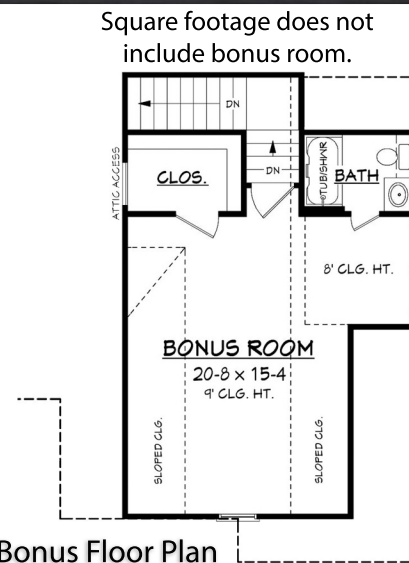

Designing Homes  
**HOUSE PLAN ZONE**  
 Building Relationships

First Floor Plan

**Manor Farm House Plan**

2282

- 2282 Sq Ft.
- 1.5 Stories
- 3 Bedrooms
- 76-0 Width
- 2.5 Bathrooms
- 62-8 Depth

Phone: 601.336.3254 sales@hpzplans.com

www.hpzplans.com/products/manor-farm-house-plan