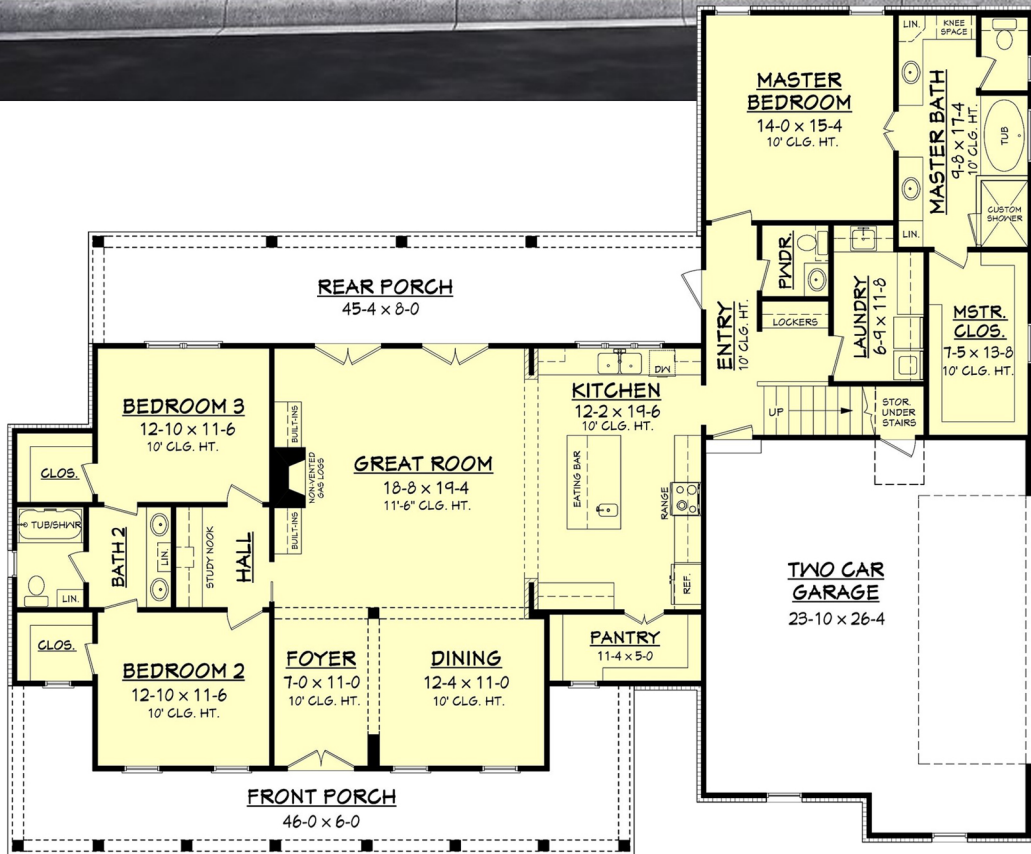

Designing Homes  
**HOUSE PLAN ZONE**  
 Building Relationships

First Floor Plan

**Manor Farm House Plan**

2282

- 2282 Sq Ft.
- 1.5 Stories
- 3 Bedrooms
- 76-0 Width
- 2.5 Bathrooms
- 62-8 Depth

Phone: 601.336.3254 sales@hpzplans.com

www.hpzplans.com/products/manor-farm-house-plan