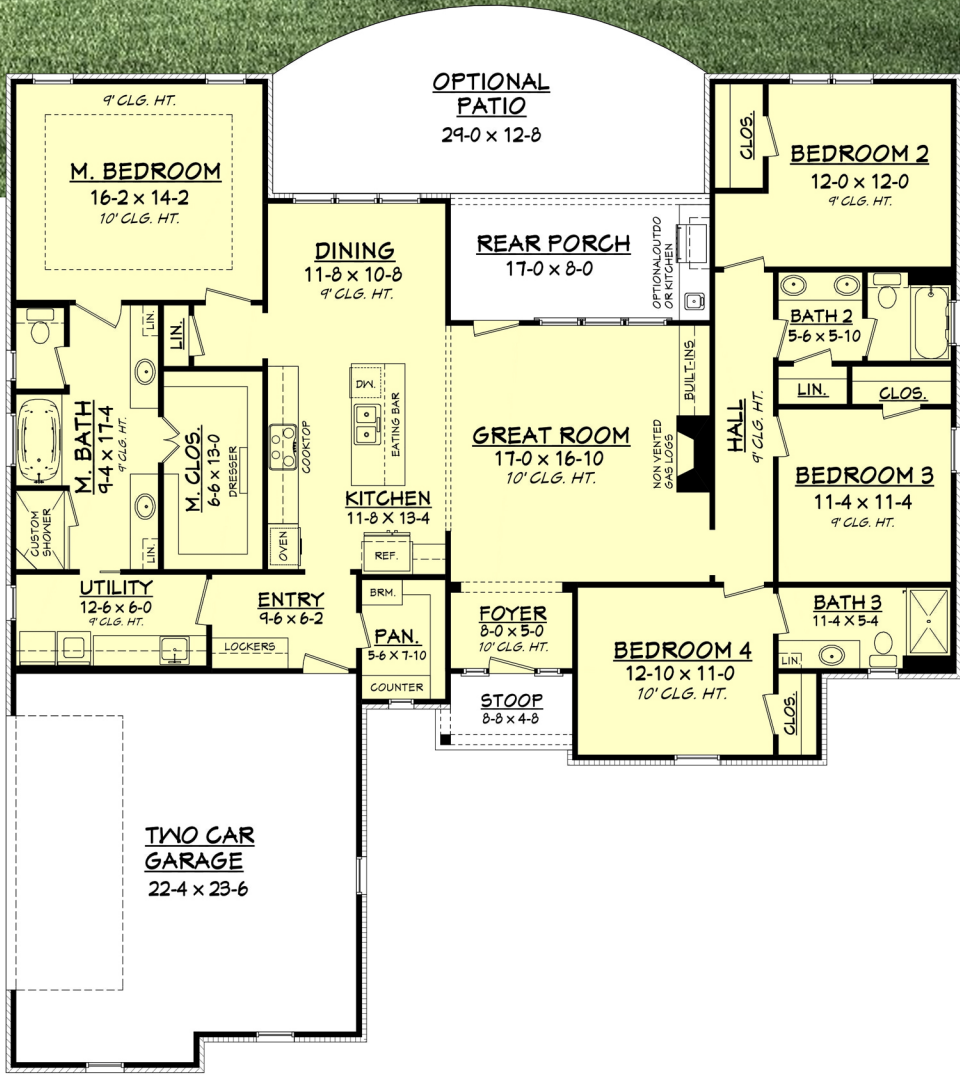

Designing Homes  
**HOUSE PLAN ZONE**  
 Building Relationships

Rear View

**Spruce House Plan**

2160-S

- 2160 Sq Ft.      1 Stories
- 4 Bedrooms      62-0 Width
- 3 Bathrooms      64-10 Depth

Phone: 601.336.3254      sales@hpzplans.com

www.hpzplans.com/products/spruce-house-plan