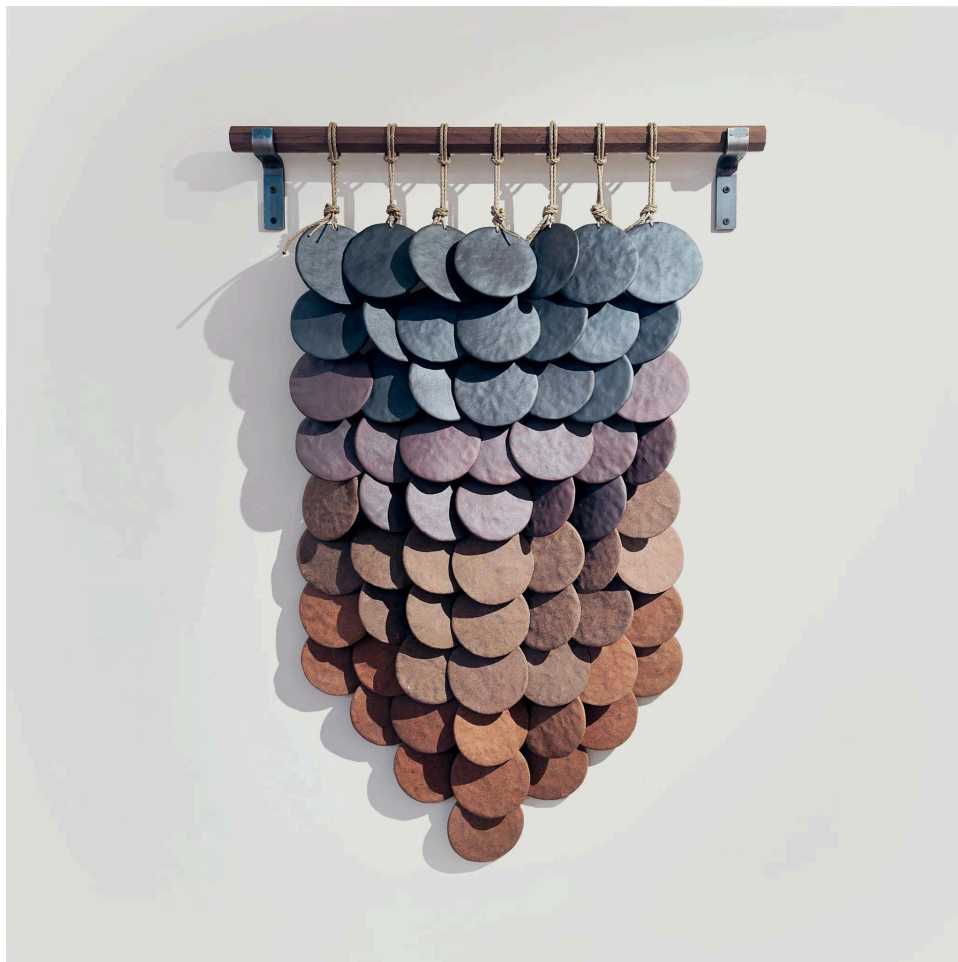

COMERFORD

COLLECTION

PLT 7 DISC

\$1760

DESIGN

7 strands of layered tucker stoneware discs in Black, Dark Brown, Medium Brown & Golden Brown.

Knotted together with twine and assembled on hemp rope.

Hangs from a 25" walnut beveled wood bar with brass mounts.

DIMENSIONS

25"L bar and wall mounts

22"W x 37"H

MADE IN

New York