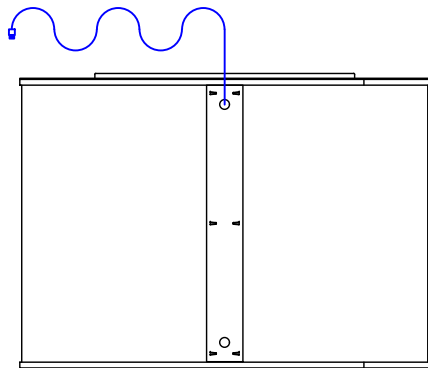

B L Q C K O

Power input FLOOR (may selected on site)
Power cable: 5 m / 16,4 ft (Plug 15 A)

Power input TOP (may selected on site)
Power cable: 5 m / 16,4 ft (Plug 15 A)

BLOCKO.DESIGN MODELS
ELECTRICS: 110/220V (Min 10A Fuse)
Power cable: 5 m / 16,4 ft
Power input TOP or FLOOR (may selected on site)
Power circuit braker included (10A)

Power input TOP (may selected on site)
Power cable: 5 m / 16,4 ft (Plug 15 A)

Power input FLOOR (may selected on site)
Power cable: 5 m / 16,4 ft (Plug 15 A)