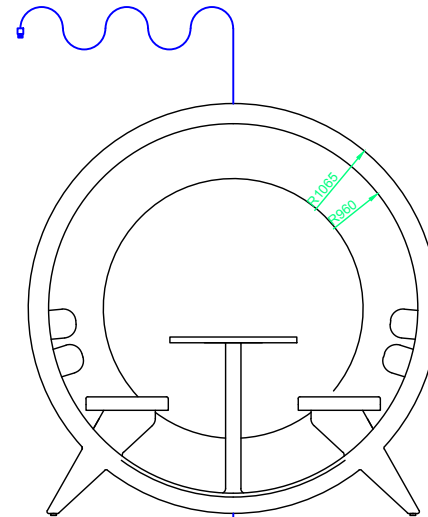

B L Q C K O

Power input FLOOR (may selected on site)
Power cable: 5 m / 16,4 ft (Plug 15 A)

Power input TOP (may selected on site)
Power cable: 5 m / 16,4 ft (Plug 15 A)

BLOCKO.DESIGN MODELS
ELECTRICS: 110/220V (Min 10A Fuse)
Power cable: 5 m / 16,4 ft
Power input TOP or FLOOR (may selected on site)
Power circuit braker included (10A)

Power input TOP (may selected on site)
Power cable: 5 m / 16,4 ft (Plug 15 A)

Power input FLOOR (may selected on site)
Power cable: 5 m / 16,4 ft (Plug 15 A)